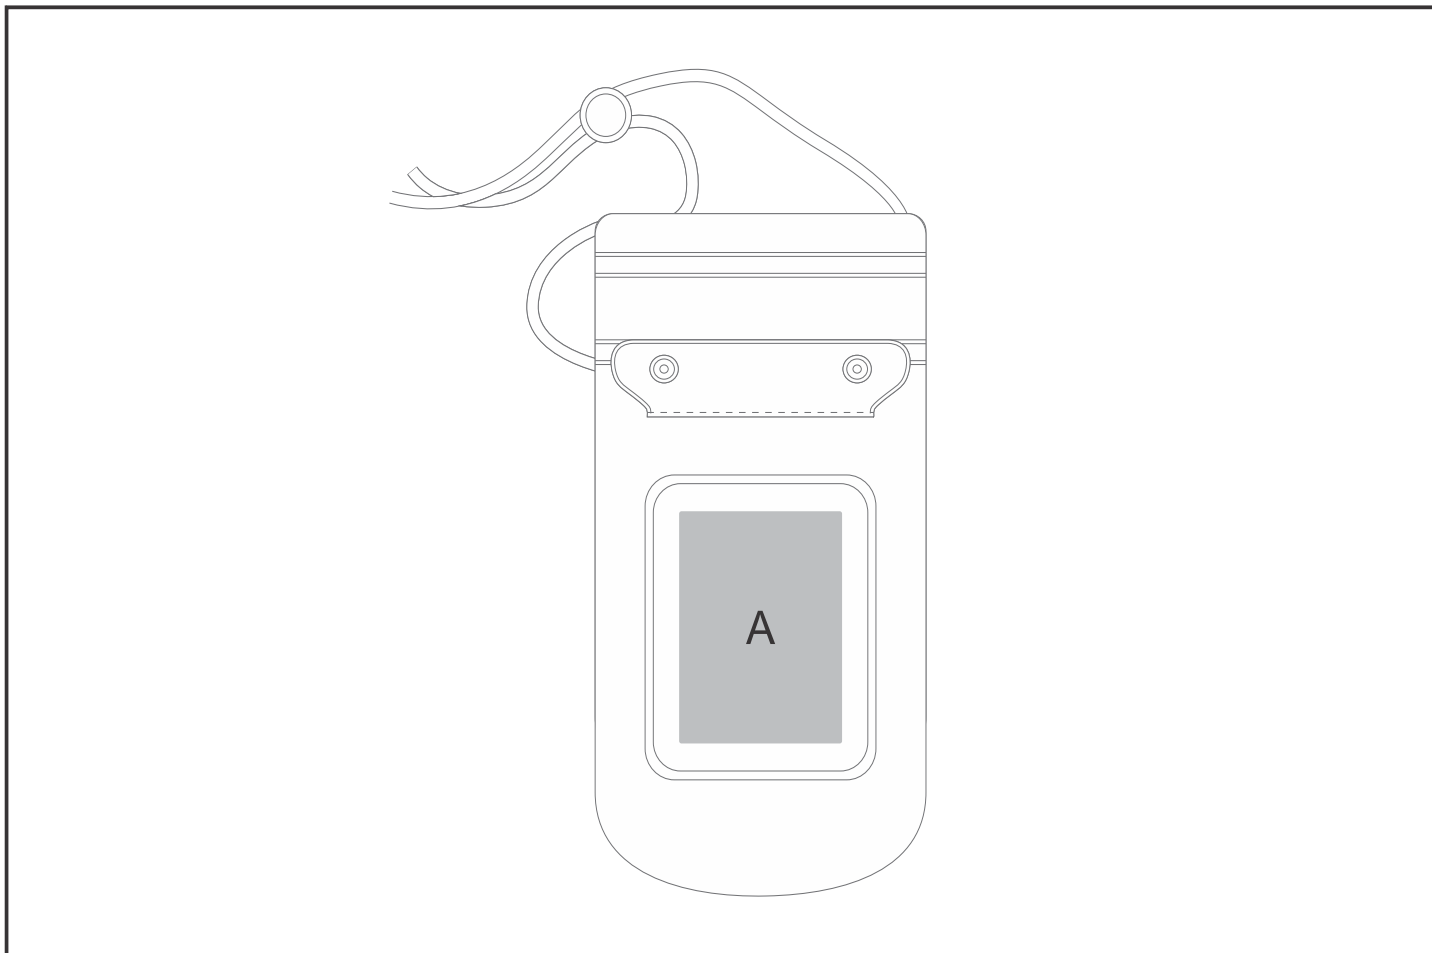

IDEA-4140

Altitude River Valley Waterproof Pouch

Need to know:

Branding Options:

Position	Branding Method (Branding Code)	No. of Colours	Dimension
A	Screen Print (SA)	1 Colour	60mm wide x 80mm high